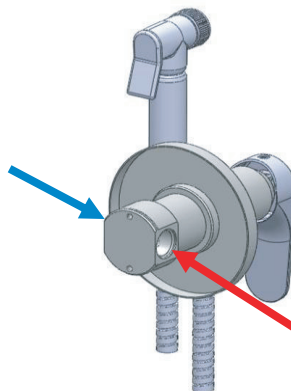

SCHEDA TECNICA

TECHNICAL FEATURES

ART. COD.

L 65 W

120 cm

ACQUA FREDDA
COLD WATER
G1/2

ACQUA CALDA
HOT WATER
G1/2

MATERIALI / MATERIALS