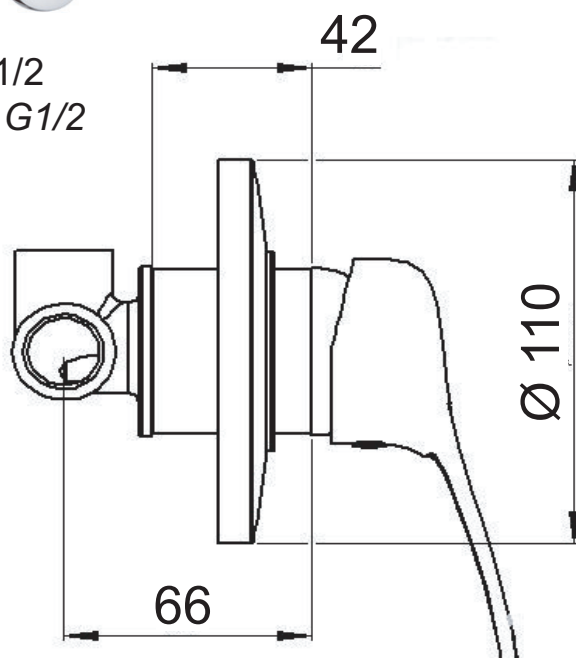

ART. COD.

K 30

ENTRATA
ACQUA
FREDDA G1/2
COLD
WATER
INLET G1/2

USCITA DOCCIA G1/2
SHOWER OUTLET G1/2

ENTRATA ACQUA
CALDA G1/2
HOT WATER
INLET G1/2

MATERIALI / MATERIALS

OTTONE CROMATO / CHROME PLATED BRASS

CROMATURA / CHROME PLATING