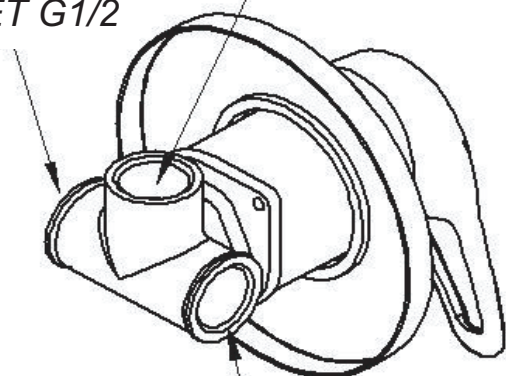

ART. COD.

K 30

ENTRATA
ACQUA
FREDDA G1/2
COLD
WATER
INLET G1/2

USCITA DOCCIA G1/2
SHOWER OUTLET G1/2

ENTRATA ACQUA
CALDA G1/2
HOT WATER
INLET G1/2

MATERIALI / MATERIALS

OTTONE CROMATO / CHROME PLATED BRASS

CROMATURA / CHROME PLATING