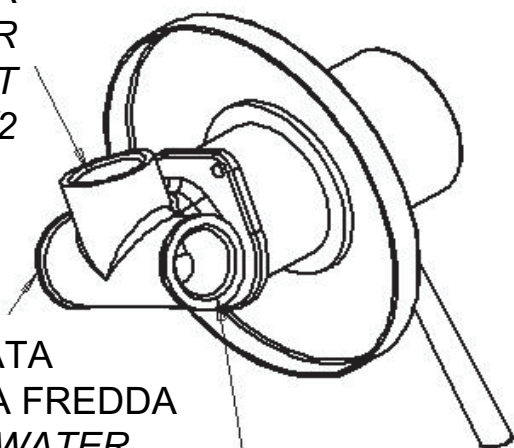

ART. COD.

**N 30**

USCITA  
DOCCIA  
SHOWER  
OUTLET  
G1/2

ENTRATA  
ACQUA FREDDA  
COLD WATER  
INLET G1/2

ENTRATA  
ACQUA CALDA  
HOT WATER INLET  
G1/2

**MATERIALI / MATERIALS**

OTTONE CROMATO / CHROME PLATED BRASS